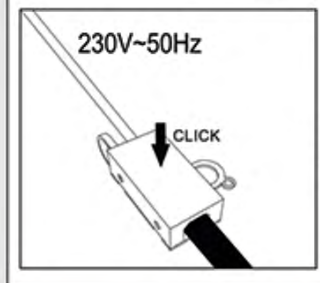

PŘÍPRAVA NA MONTÁŽ