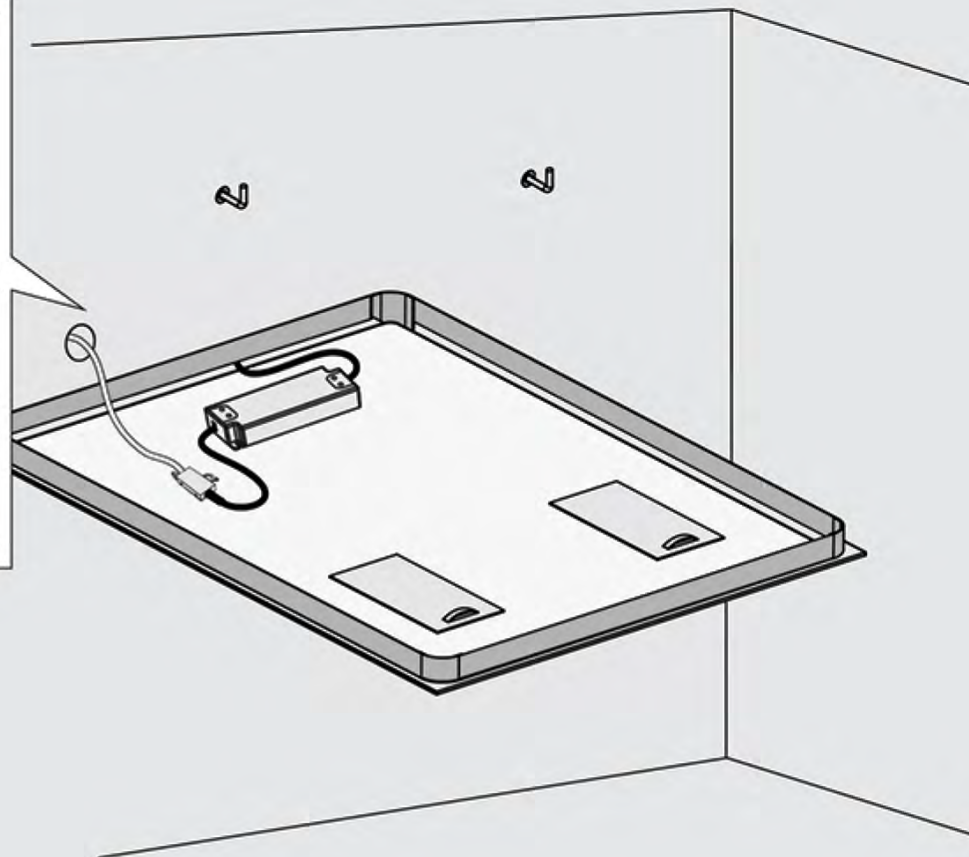

PŘÍPRAVA NA MONTÁŽ

BOČNÍ
POHLED

TECHNICKÉ DATA