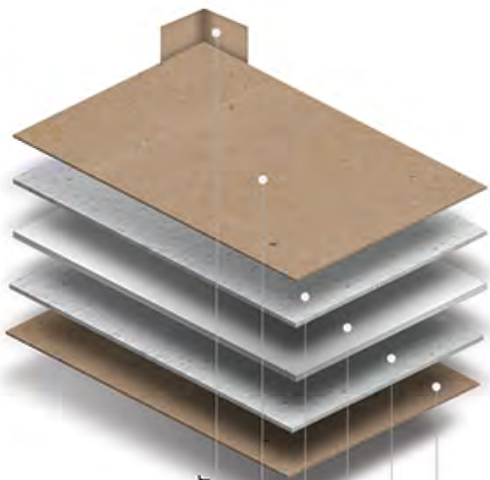

 6500K
1500 lm 

NIKA LED 1/100

IP20 $\frac{\text{kWh}}{1000\text{h}}$ 12,1 

IN : 230V~50Hz;
OUT LED : 12VDC MAX 11,0 W

 6500K
1750 lm 

SAFE PACKAGING SYSTEM

strengthening corner
cardboard
styrofoam
mirror
styrofoam
cardboard