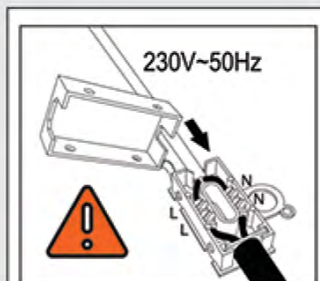

PŘÍPRAVA NA MONTÁŽ